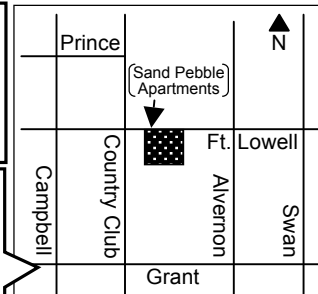

☆日曜礼拝 11 AM☆  
**Sunday Worship Service**  
 Pima County Medical Society Bldg.  
**5199 E. Farness**

☆牧師宅 Pastor's house☆  
 Wed. Prayer Meetings / Student Meetings  
 水曜祈祷会・学生集会  
**3250 E. Ft. Lowell Rd. #406**