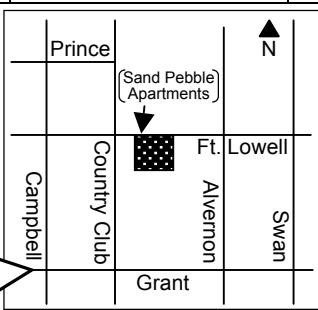

Pastor
(Jin) In Hyun
ヒョンイン(ジン)
玄仁師

907-8722 (cell)
inhyun_jinchan1@yahoo.co.jp

Church website: **JCCTucson.org**