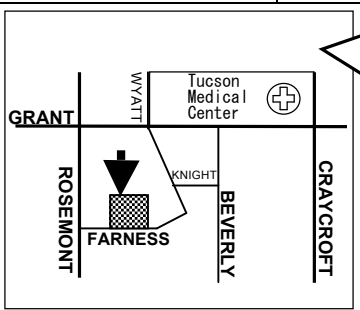

<b>30</b> Worship Service 11 AM Fund raising Lunch Small Group Meetings	<b>31</b> <i>Memorial Day</i>
--	----------------------------------

☆日曜礼拝 11 AM☆  
**Sunday Worship Service**  
 Pima County Medical Society Bldg.  
**5199 E. Farness**