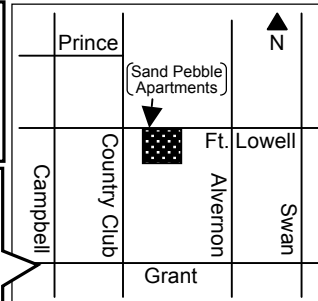

★日曜礼拝 11 AM★
Sunday Worship Service
Pima County Medical Society Bldg.
5199 E. Farness

★牧師宅 Pastor's house★
Wed. Prayer Meetings / Student Meetings
水曜祈祷会・学生集会
3250 E. Ft. Lowell Rd. #406